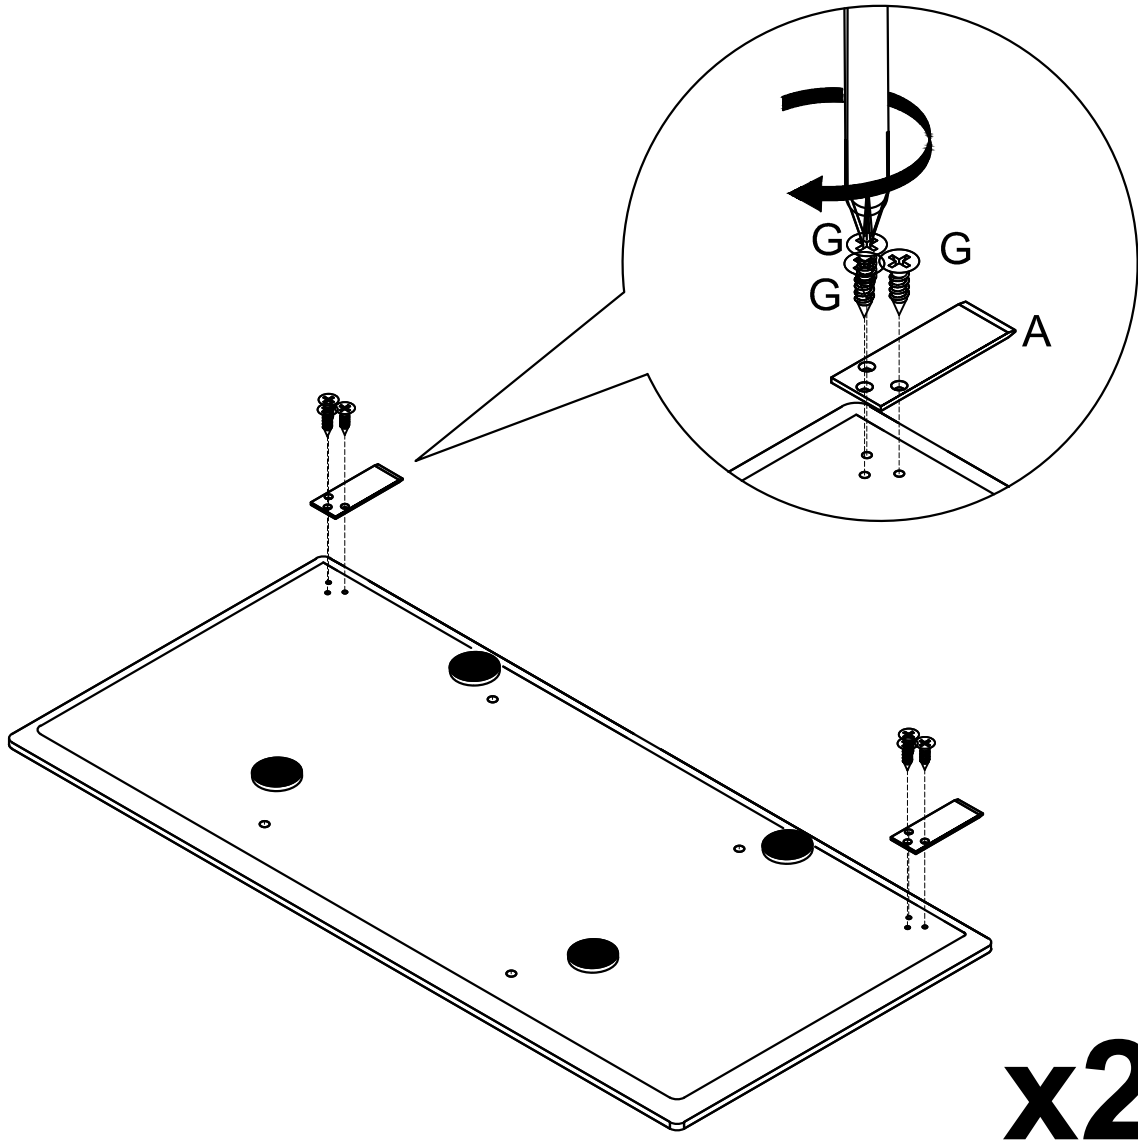

Copenhagen
Dining Table

2201001
2201002
2201007

W900xL1950xH98mm

W900xL450xH18mm

W50xL460xH20mm

Ø80/40x772mm

| | | | |
|--|--|---|---|
|  W35xL95xT3mm 4xA |  W35xL50xH5.5mm 4xB |  M8 x95mm 8xC |  13.0 1xD |
|  Ø20x2.5mm 8xE |  M8 8xF |  Ø4x16mm 24xG |  Ø6x25mm 8xH |
|  Ø35x5mm 8xJ |  4xK | | |

1

| | | | | | |
|---|---|---|---|--|--|
|  C x8 |  D x1 |  E x8 |  F x8 | | |
|---|---|---|---|--|--|

2

B x4

G x12

3

J x8

J

x2

4

5

6

H x 8