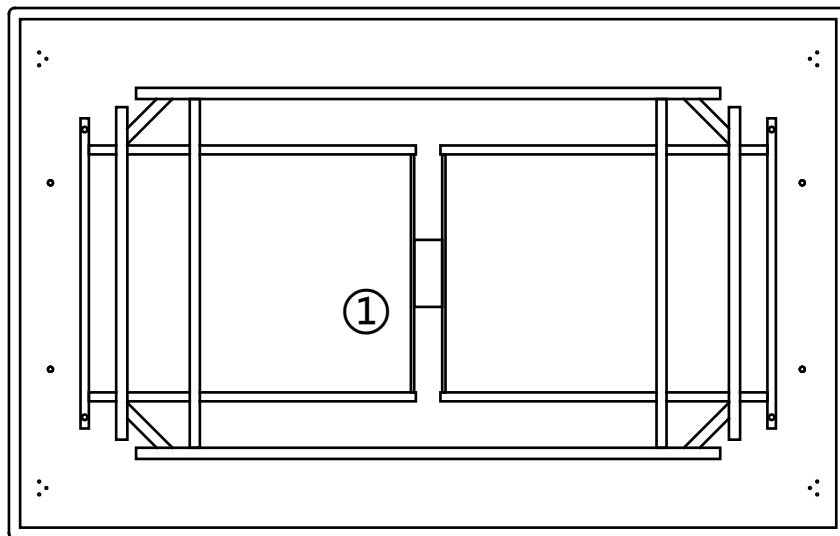

Copenhagen
Dining Table

2201001
2201002
2201007

W900xL1950xH98mm

W900xL450xH18mm

W50xL460xH20mm

Ø80/40x772mm

| | | | |
|--|--|---|---|
|  W35xL95xT3mm 4xA |  W35xL50xH5.5mm 4xB |  M8 x95mm 8xC |  13.0 1xD |
|  Ø20x2.5mm 8xE |  M8 8xF |  Ø4x16mm 24xG |  Ø6x25mm 8xH |
|  Ø35x5mm 8xJ |  4xK | | |

1

| | | | | | |
|---|---|---|---|--|--|
|  C x8 |  D x1 |  E x8 |  F x8 | | |
|---|---|---|---|--|--|

2

B x4

G x12

3

J x8

J

x2

4

5

6

H x 8