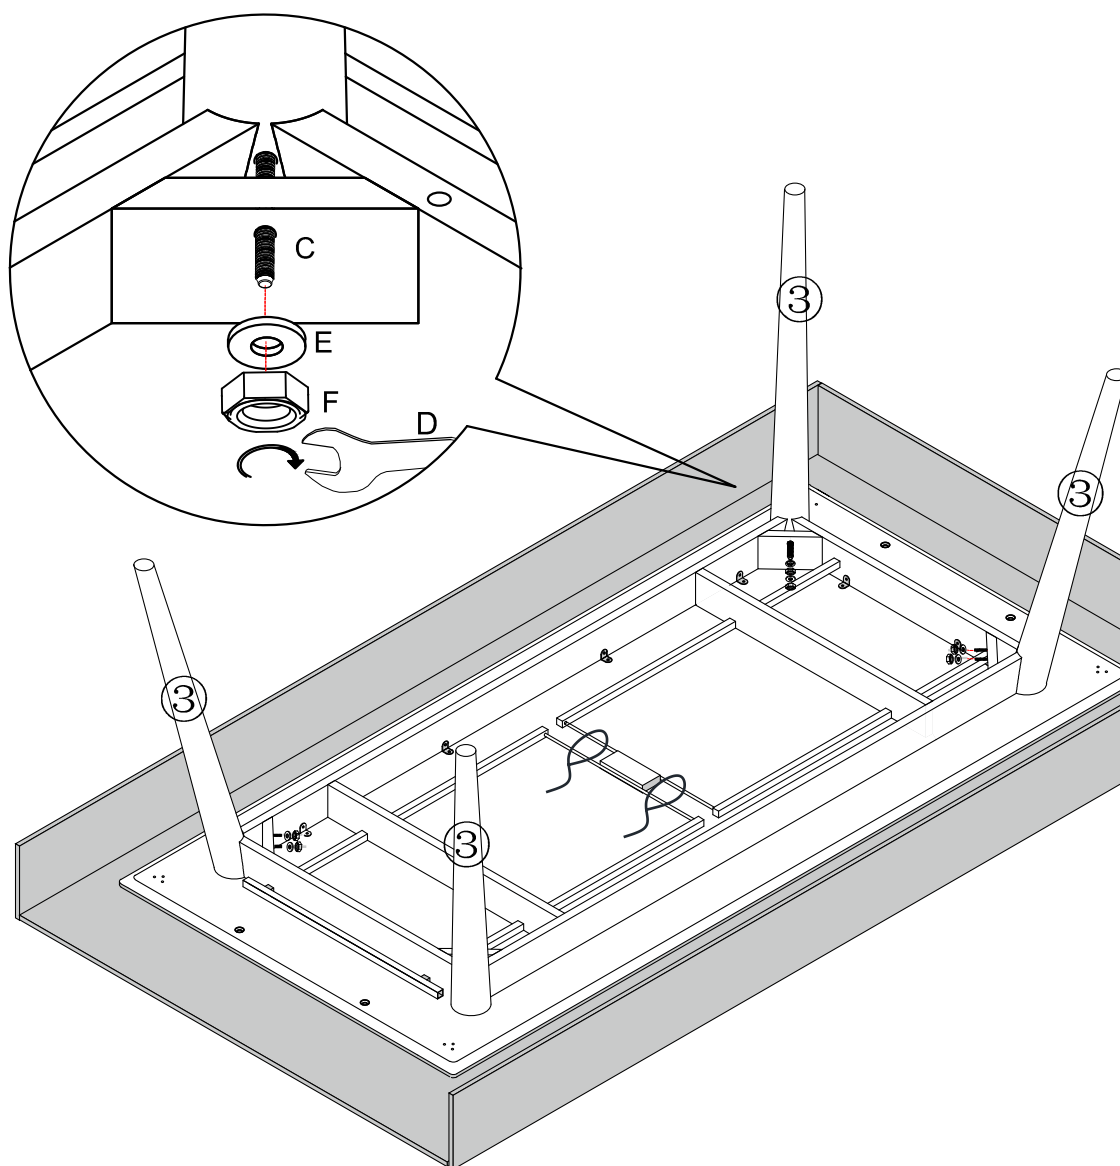

Copenhagen
Dining Table

2201001
2201002
2201007

W900xL1950xH98mm

W900xL450xH18mm

W50xL460xH20mm

Ø80/40x772mm

| | | | |
|--|--|---|---|
|  W35xL95xT3mm 4xA |  W35xL50xH5.5mm 4xB |  M8 x95mm 8xC |  13.0 1xD |
|  Ø20x2.5mm 8xE |  M8 8xF |  Ø4x16mm 24xG |  Ø6x25mm 8xH |
|  Ø35x5mm 8xJ |  4xK | | |

1

| | | | | | |
|---|---|---|---|--|--|
|  C x8 |  D x1 |  E x8 |  F x8 | | |
|---|---|---|---|--|--|

2

B x4

G x12

3

J x8

J

x2

4

5

6

H x 8