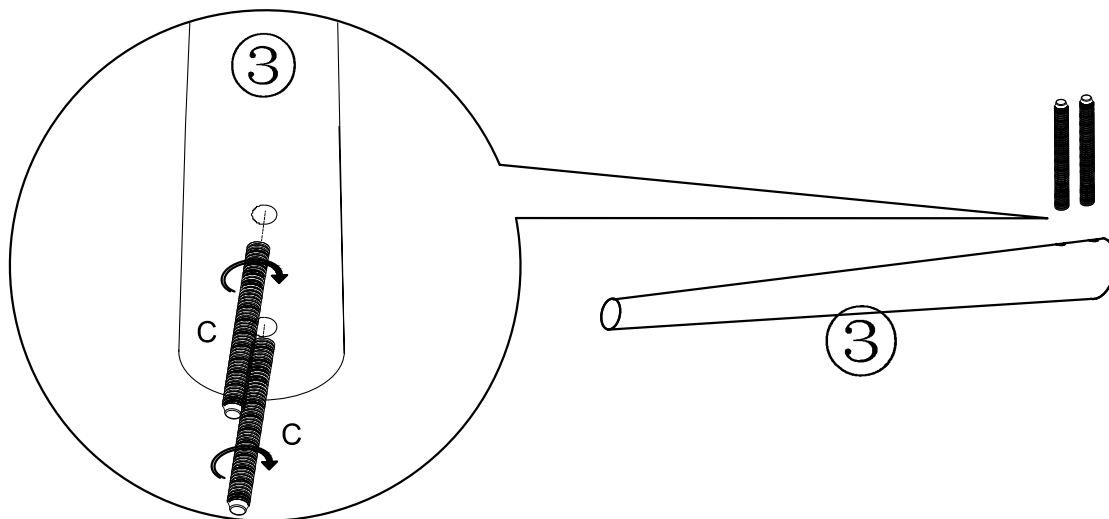

Copenhagen
Dining Table

2201001
2201002
2201007

W900xL1950xH98mm

W900xL450xH18mm

W50xL460xH20mm

Ø80/40x772mm

| | | | |
|--|--|---|---|
|  W35xL95xT3mm 4xA |  W35xL50xH5.5mm 4xB |  M8 x95mm 8xC |  13.0 1xD |
|  Ø20x2.5mm 8xE |  M8 8xF |  Ø4x16mm 24xG |  Ø6x25mm 8xH |
|  Ø35x5mm 8xJ |  4xK | | |

1

| | | | | | |
|---|---|---|---|--|--|
|  C x8 |  D x1 |  E x8 |  F x8 | | |
|---|---|---|---|--|--|

2

B x4

G x12

3

J x8

J

x2

4

5

6

H x 8