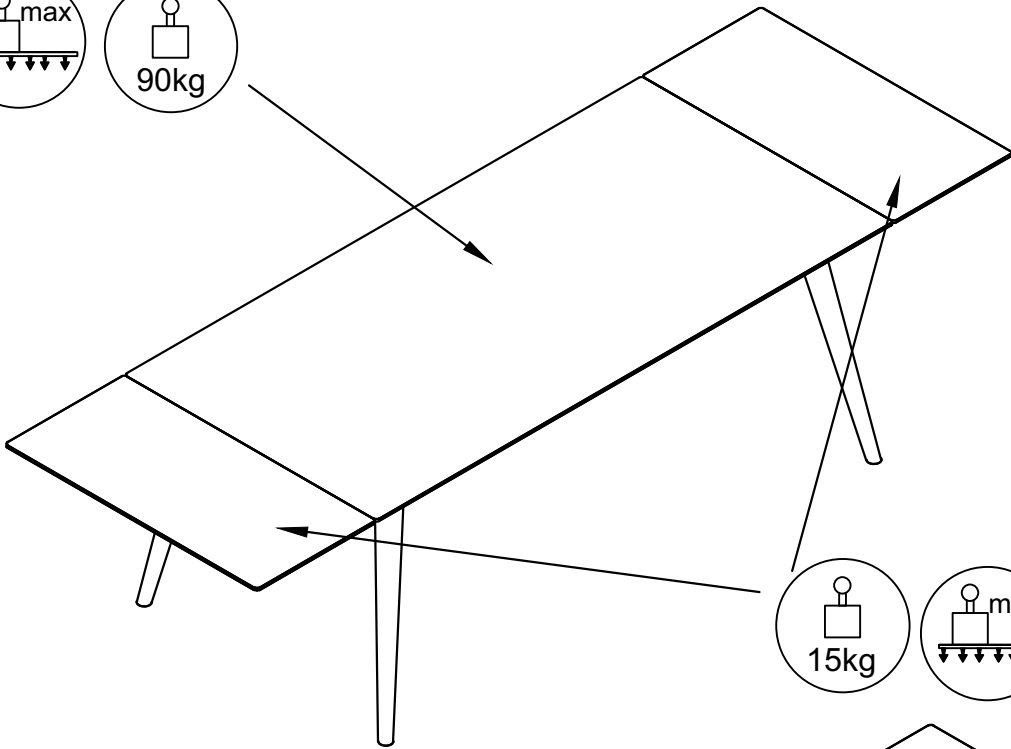

Copenhagen
Dining Table

2201001
2201002
2201007

W900xL1950xH98mm

W900xL450xH18mm

W50xL460xH20mm

Ø80/40x772mm

| | | | |
|--|--|---|---|
|  W35xL95xT3mm 4xA |  W35xL50xH5.5mm 4xB |  M8 x95mm 8xC |  13.0 1xD |
|  Ø20x2.5mm 8xE |  M8 8xF |  Ø4x16mm 24xG |  Ø6x25mm 8xH |
|  Ø35x5mm 8xJ |  4xK | | |

1

| | | | | | |
|---|---|---|---|--|--|
|  C x8 |  D x1 |  E x8 |  F x8 | | |
|---|---|---|---|--|--|

2

B x4

G x12

3

J x8

J

x2

4

5

6

H x 8