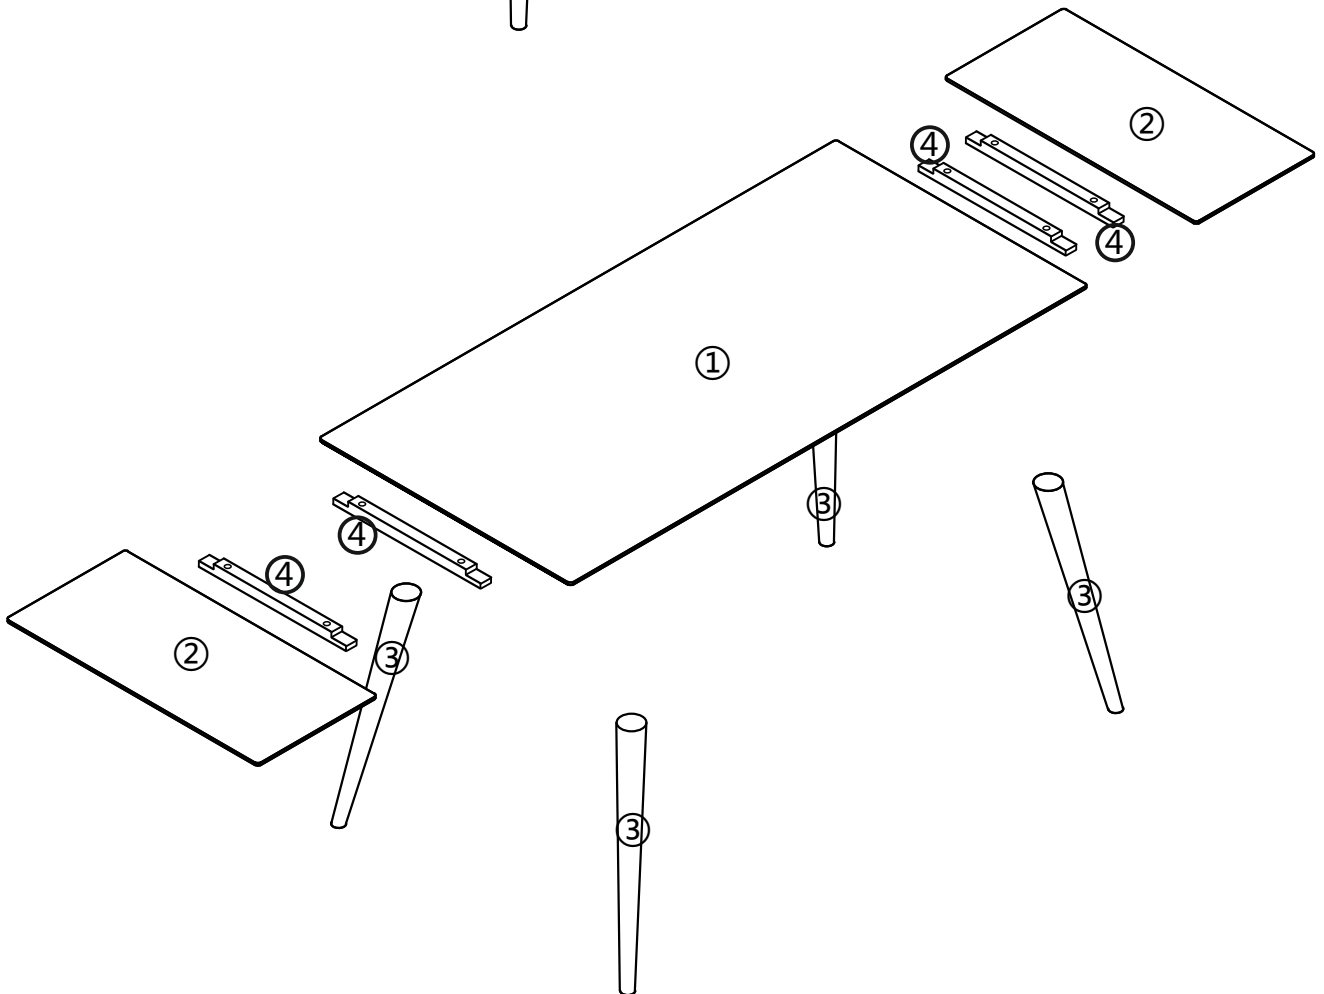

Copenhagen
Dining Table

2201001
2201002
2201007

W900xL1950xH98mm

W900xL450xH18mm

W50xL460xH20mm

Ø80/40x772mm

| | | | |
|--|--|---|---|
|  W35xL95xT3mm 4xA |  W35xL50xH5.5mm 4xB |  M8 x95mm 8xC |  13.0 1xD |
|  Ø20x2.5mm 8xE |  M8 8xF |  Ø4x16mm 24xG |  Ø6x25mm 8xH |
|  Ø35x5mm 8xJ |  4xK | | |