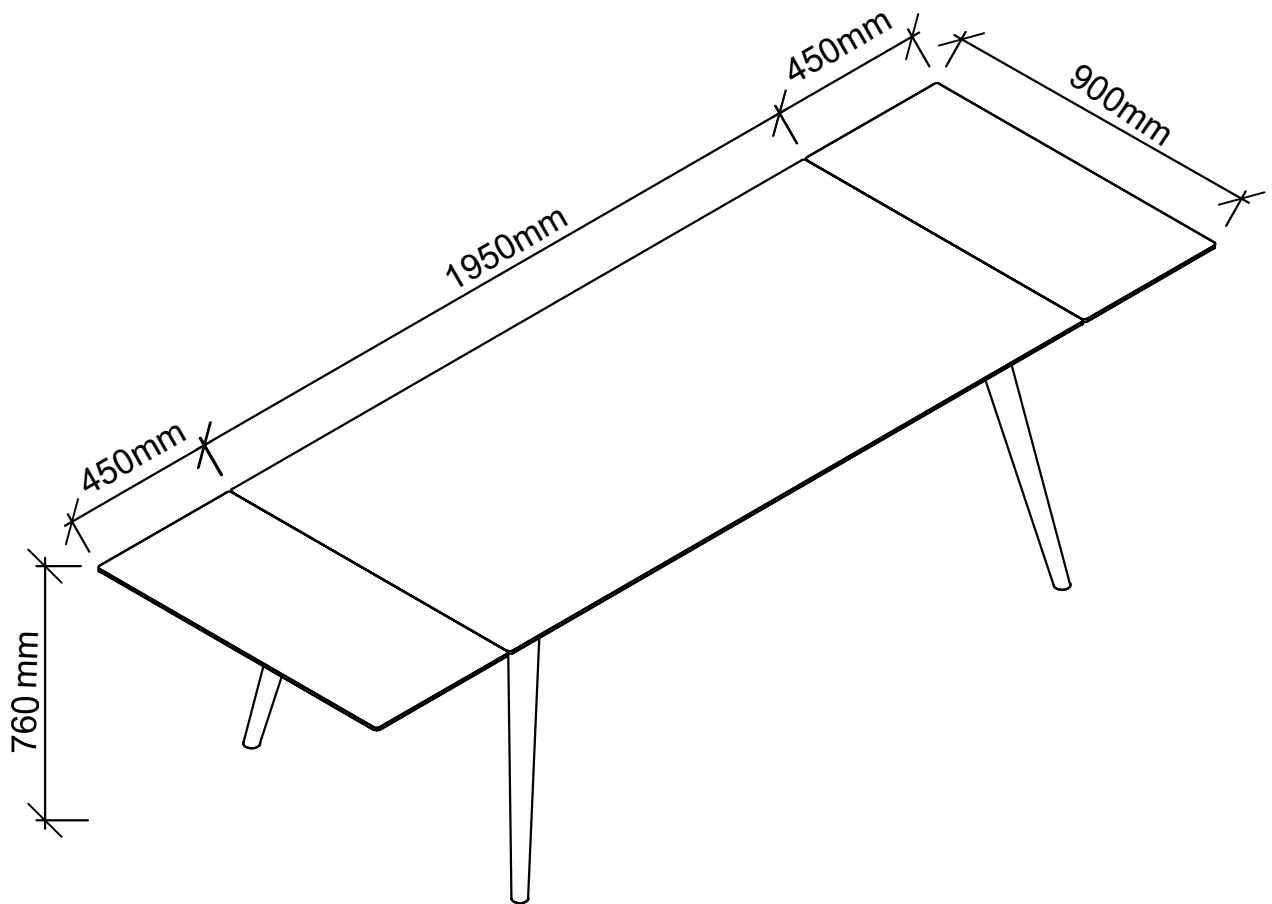

Copenhagen
Dining Table

2201001
2201002
2201007

W900xL1950xH98mm

W900xL450xH18mm

W50xL460xH20mm

Ø80/40x772mm

| | | | |
|--|--|---|---|
|  W35xL95xT3mm 4xA |  W35xL50xH5.5mm 4xB |  M8 x95mm 8xC |  13.0 1xD |
|  Ø20x2.5mm 8xE |  M8 8xF |  Ø4x16mm 24xG |  Ø6x25mm 8xH |
|  Ø35x5mm 8xJ |  4xK | | |

1

| | | | | | |
|---|---|---|---|--|--|
|  C x8 |  D x1 |  E x8 |  F x8 | | |
|---|---|---|---|--|--|

2

B x4

G x12

3

J x8

J

x2

4

5

6

H x 8