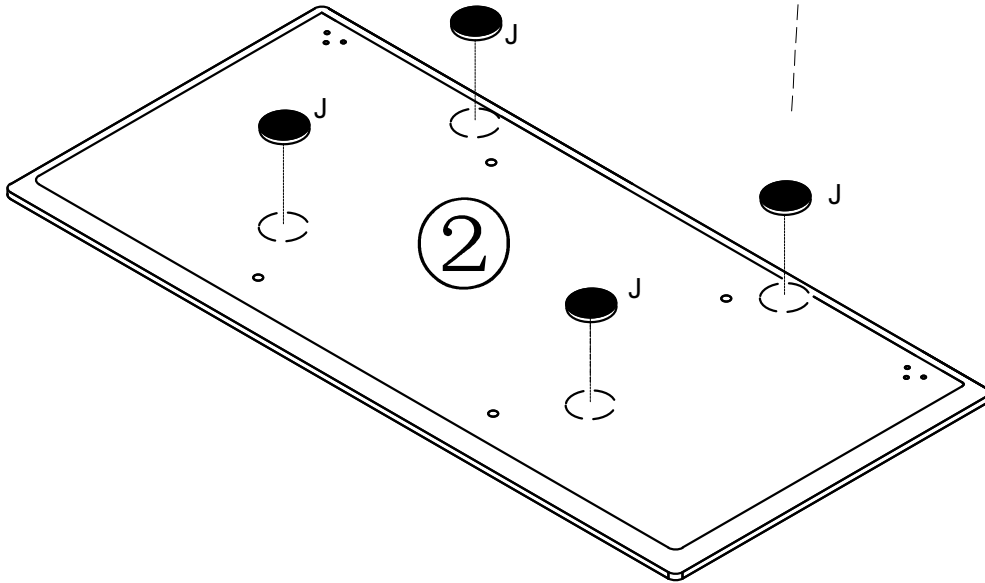

Copenhagen
Dining Table

2201001
2201002
2201007

W900xL1950xH98mm

W900xL450xH18mm

W50xL460xH20mm

Ø80/40x772mm

| | | | |
|--|--|---|---|
|  W35xL95xT3mm 4xA |  W35xL50xH5.5mm 4xB |  M8 x95mm 8xC |  13.0 1xD |
|  Ø20x2.5mm 8xE |  M8 8xF |  Ø4x16mm 24xG |  Ø6x25mm 8xH |
|  Ø35x5mm 8xJ |  4xK | | |

1

| | | | | | |
|---|---|---|---|--|--|
|  C x8 |  D x1 |  E x8 |  F x8 | | |
|---|---|---|---|--|--|

2

B x4

G x12

3

J x8

J

x2

4

5

6

H x 8