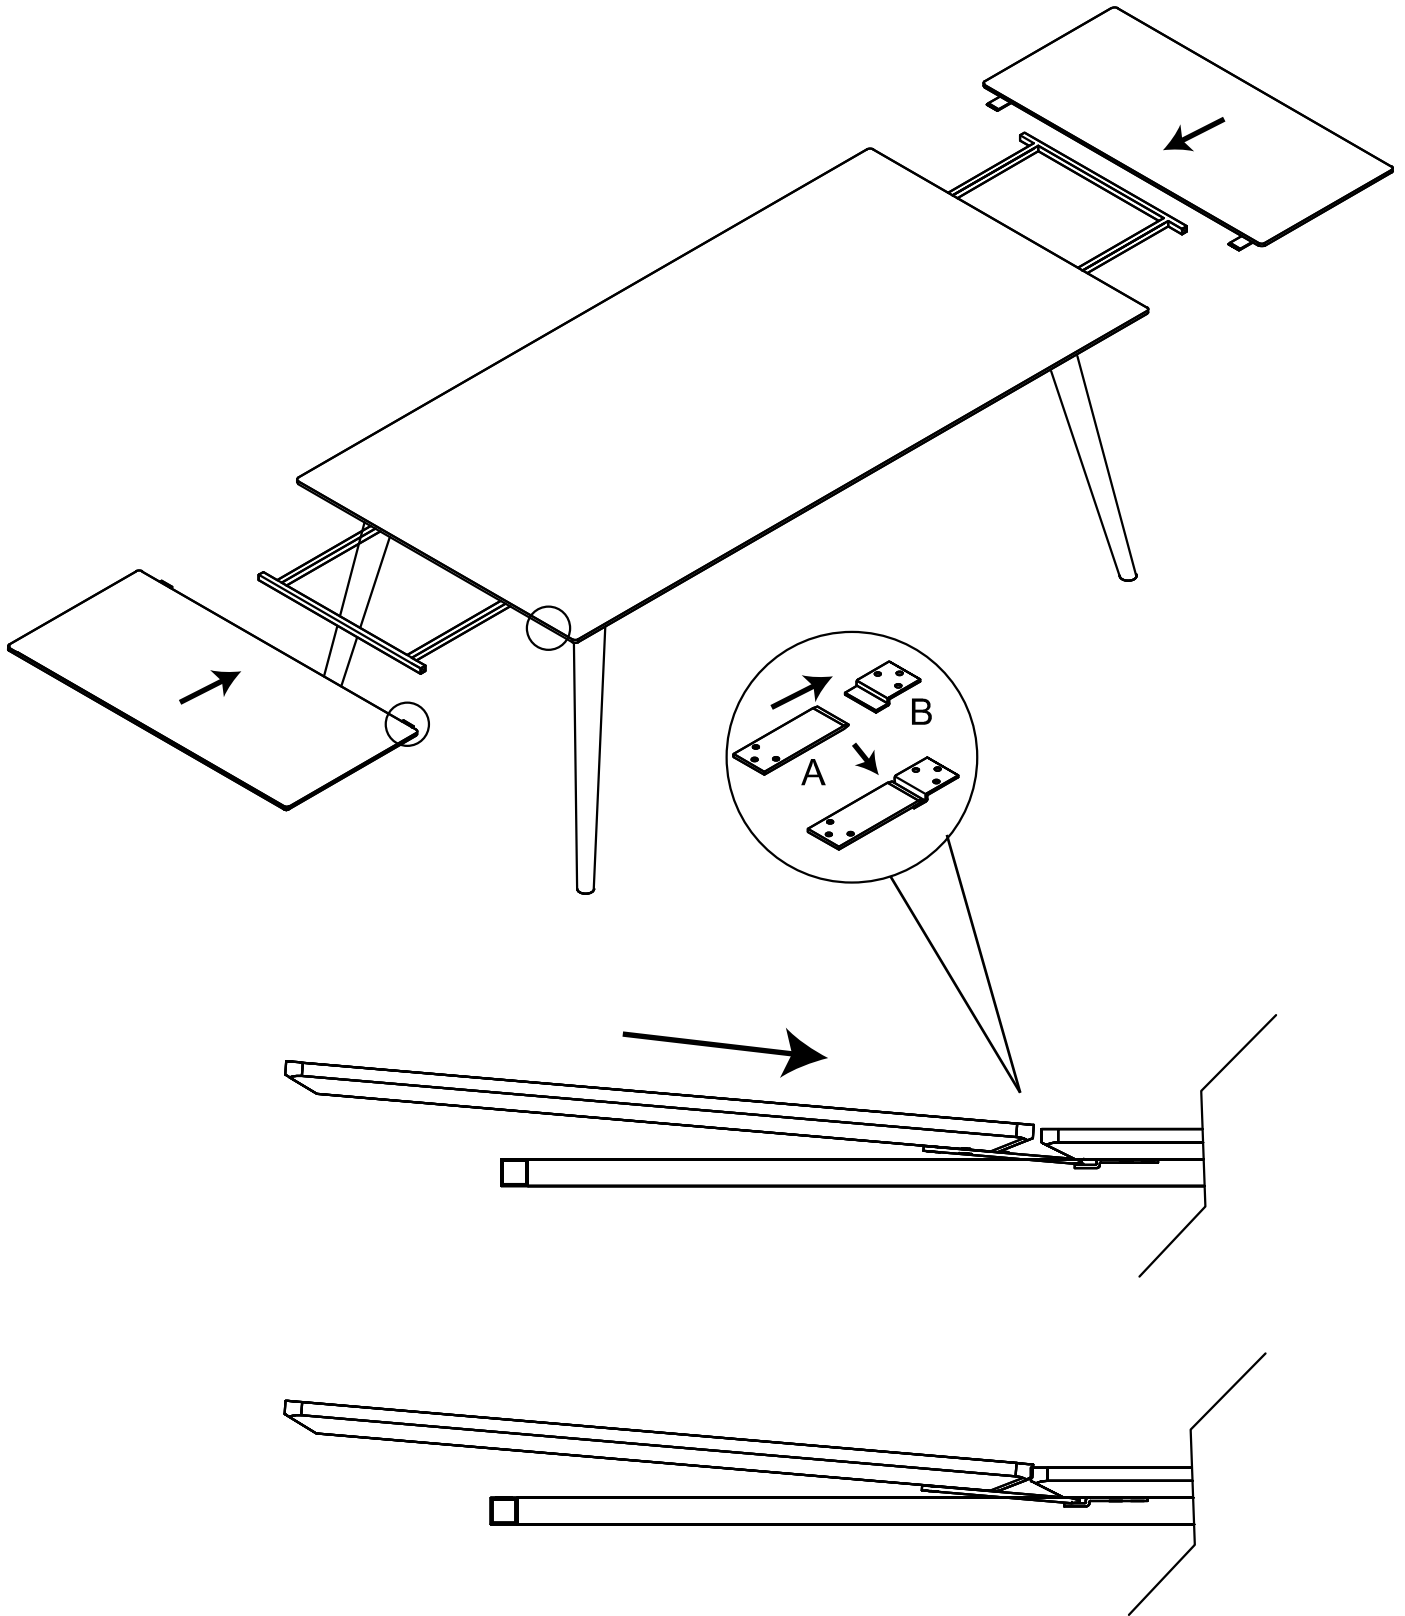

Copenhagen
Dining Table

2201001
2201002
2201007

W900xL1950xH98mm

W900xL450xH18mm

W50xL460xH20mm

Ø80/40x772mm

| | | | |
|--|--|---|---|
|  W35xL95xT3mm 4xA |  W35xL50xH5.5mm 4xB |  M8 x95mm 8xC |  13.0 1xD |
|  Ø20x2.5mm 8xE |  M8 8xF |  Ø4x16mm 24xG |  Ø6x25mm 8xH |
|  Ø35x5mm 8xJ |  4xK | | |

1

| | | | | | |
|---|---|---|---|--|--|
|  C x8 |  D x1 |  E x8 |  F x8 | | |
|---|---|---|---|--|--|

2

B x4

G x12

3

J x8

J

x2

4

5

6

H x 8