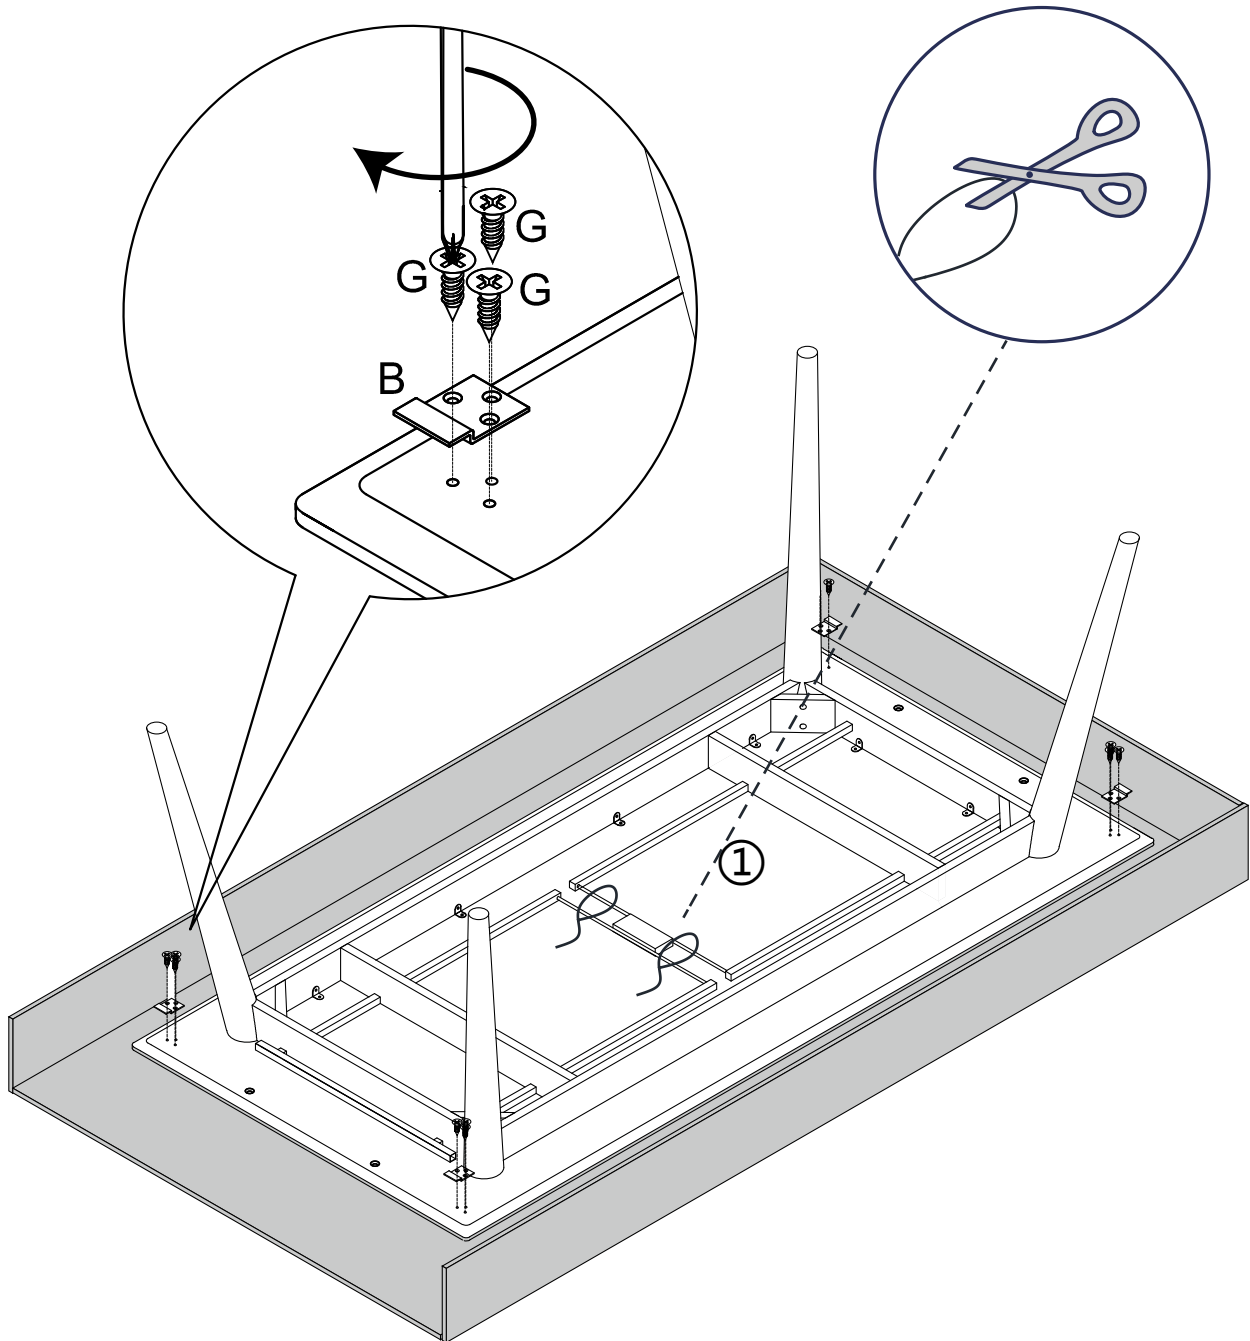

Copenhagen
Dining Table

2201001
2201002
2201007

W900xL1950xH98mm

W900xL450xH18mm

W50xL460xH20mm

Ø80/40x772mm

| | | | |
|--|--|---|---|
|  W35xL95xT3mm 4xA |  W35xL50xH5.5mm 4xB |  M8 x95mm 8xC |  13.0 1xD |
|  Ø20x2.5mm 8xE |  M8 8xF |  Ø4x16mm 24xG |  Ø6x25mm 8xH |
|  Ø35x5mm 8xJ |  4xK | | |

1

| | | | | | |
|---|---|---|---|--|--|
|  C x8 |  D x1 |  E x8 |  F x8 | | |
|---|---|---|---|--|--|

2

B x4

G x12

3

J x8

J