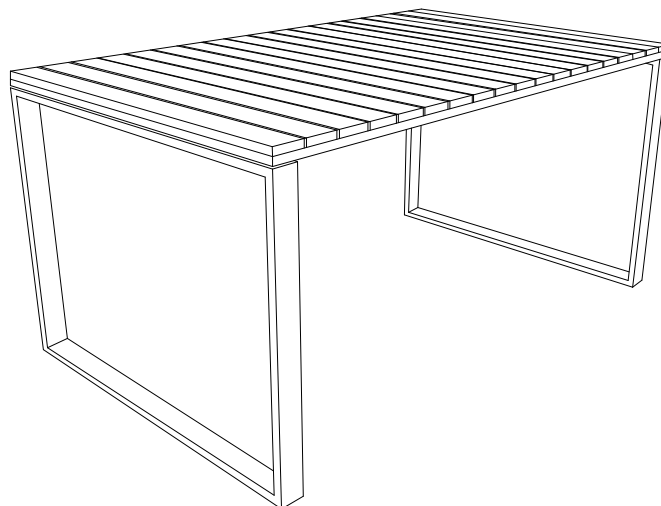

6440339 Aava ruokapöytä 150x90 cm antrasiitti/ ruskea

No.		Qty
1		1
2		2

No.		Qty
E	 M6*40	8
F	 M6	8
G	 S4-M6	1
H		4

step1

step2

PLEASE KINDLY NOTE THAT AFTER ASSEMBLED, THEN TIGHTEN ALL THE SCREWS!
IF YOU FEEL IT'S HARD TO SCREW IN, PLEASE TAKE BACK A LITTLE , THEN TRY AGAIN!