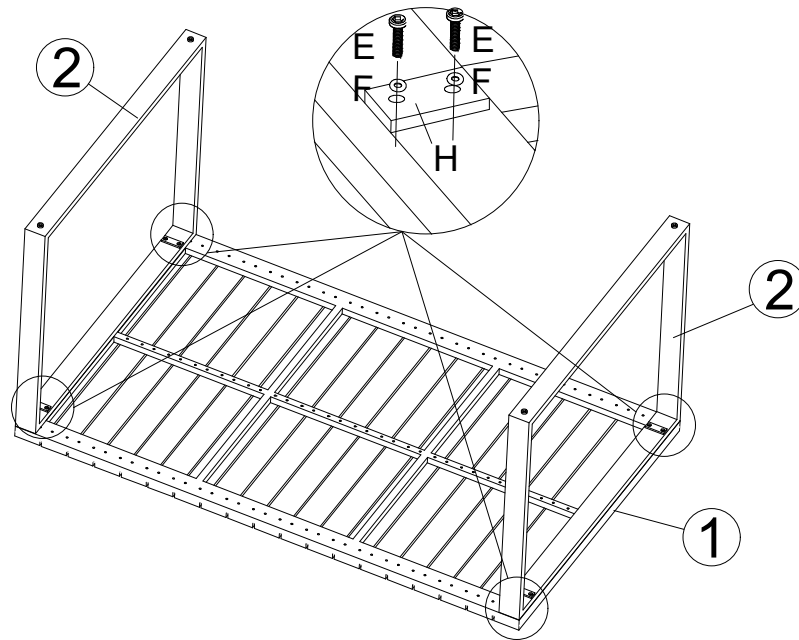

6440339 Aava ruokapöytä 150x90 cm antrasiitti/ ruskea

No.		Qty
1		1
2		2

No.		Qty
E	 M6*40	8
F	 M6	8
G	 S4-M6	1
H		4

step1

step2

PLEASE KINDLY NOTE THAT AFTER ASSEMBLED, THEN TIGHTEN ALL THE SCREWS!
IF YOU FEEL IT'S HARD TO SCREW IN, PLEASE TAKE BACK A LITTLE , THEN TRY AGAIN!