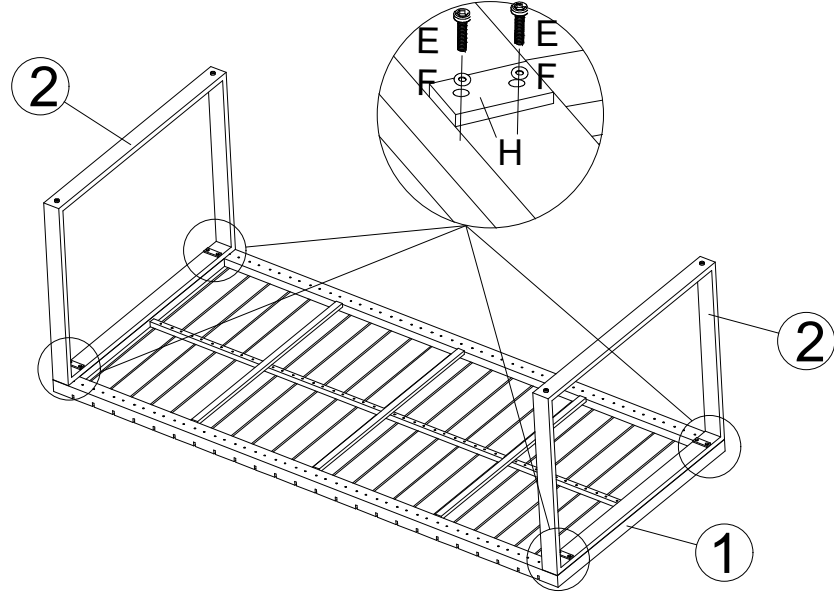

6440322 Aava ruokapöytä 200x90 cm antrasiitti/ ruskea

No.		Qty
1		1
2		2

No.		Qty
E	 M6*40	8
F	 M6	8
G	 S4-M6	1
H		4

step1

step2

PLEASE KINDLY NOTE THAT AFTER ASSEMBLED, THEN TIGHTEN ALL THE SCREWS!
IF YOU FEEL IT'S HARD TO SCREW IN,PLEASE TAKE BACK A LITTLE ,THEN TRY AGAIN!