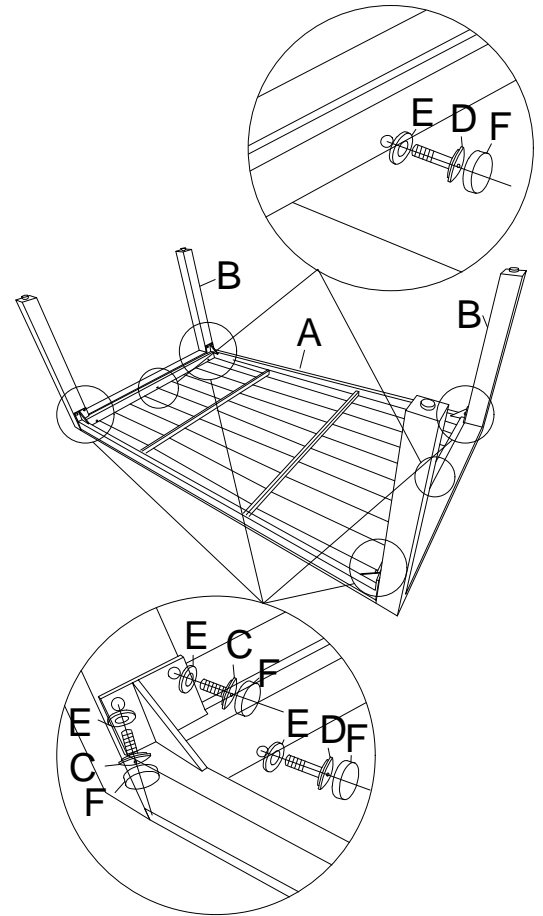

Item 91152, Slatted aluminum dining table 150x94x74cm
 Assembly Instruction

Photo	Part No.	Qty
	A	1
	B	2
 M6*15	C	8
 M6*35	D	6
 Ø12*Ø6.2*1.0	E	14
	F	14
	G	1

Step 1

Step 2