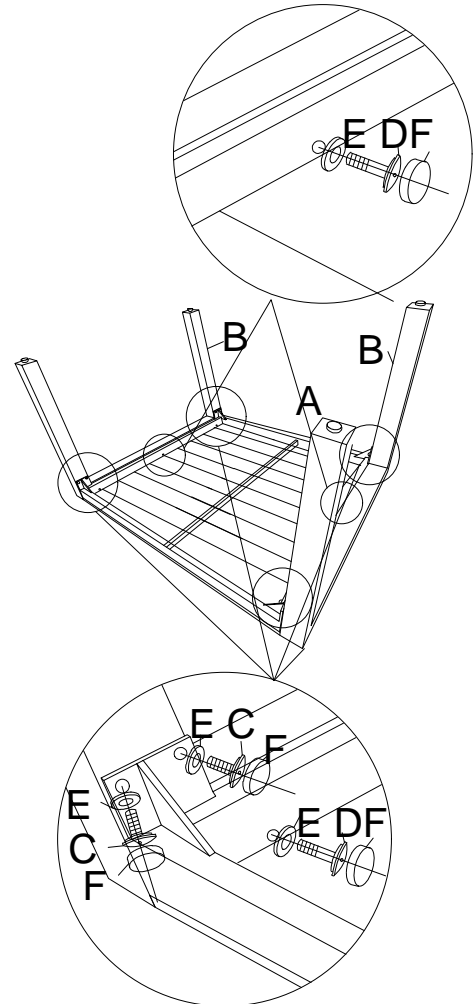

Item 91151, Slatted aluminum dining table 94x94x74cm  
 Assembly Instruction

Photo	Part No.	Qty
	A	1
	B	2
 M6*15	C	8
 M6*35	D	6
 Ø12*Ø6.2*1.0	E	14
	F	14
	G	1

Step 1

Step 2