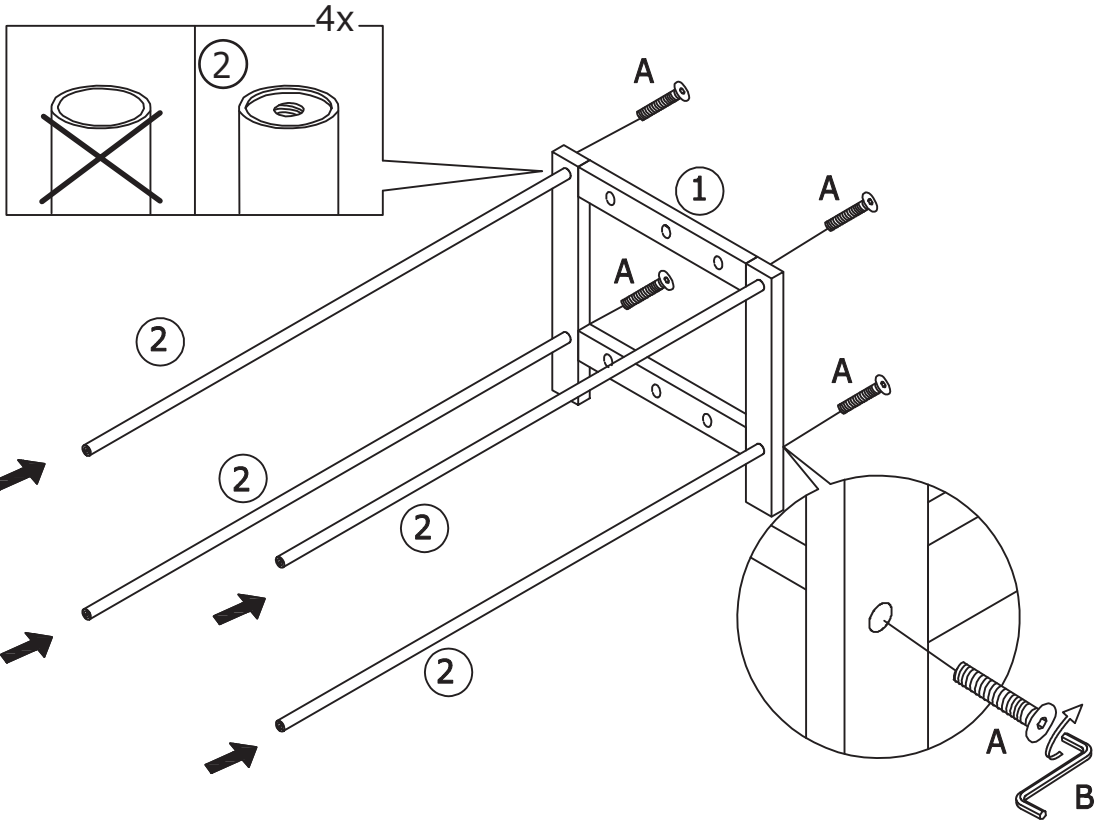

Padova Shoe Rack  
2 Tier Black

4291095

① x2  
340x320x18mm

② x4  
Ø12.7x758mm

③ x6  
Ø12.7x758mm

 <p>Ax8 Ø12x37mm</p>	 <p>Bx1</p>	 <p>Cx4 30x15mm</p>
---	--	--

1

2