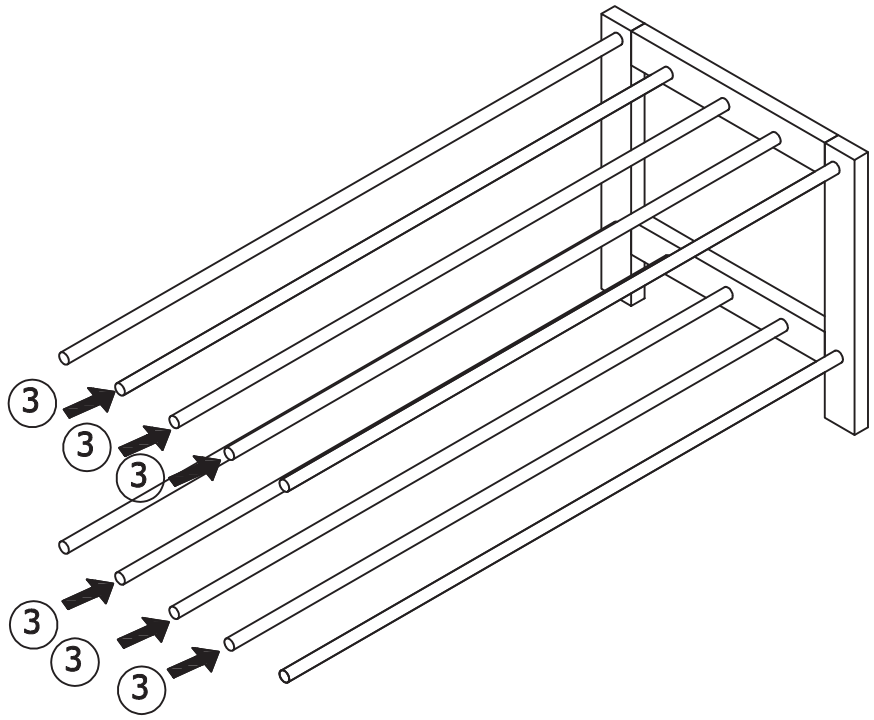

Padova Shoe Rack  
2 Tier Black

4291095

① x2  
340x320x18mm

② x4  
Ø12.7x758mm

③ x6  
Ø12.7x758mm

 <p>Ax8 Ø12x37mm</p>	 <p>Bx1</p>	 <p>Cx4 30x15mm</p>
---	--	--

1

2

3

4