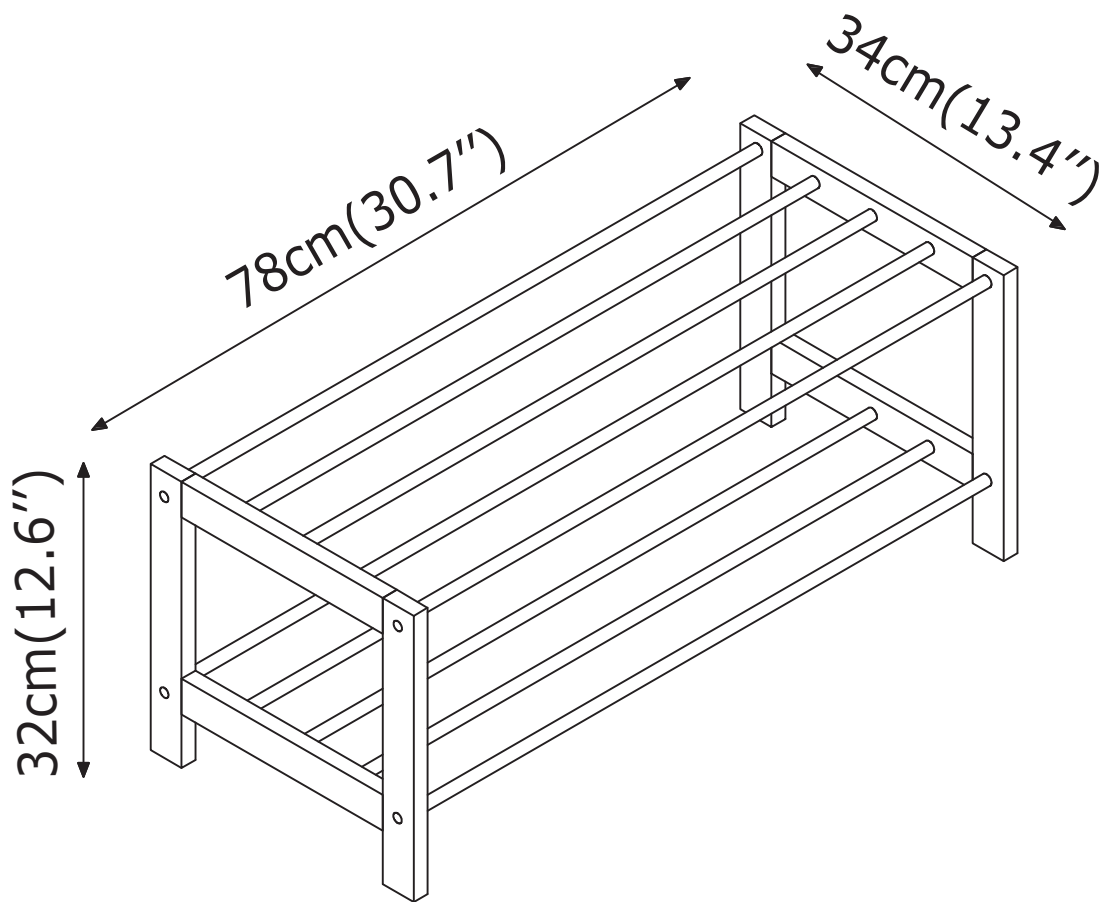

Padova Shoe Rack  
2 Tier Black

4291095

① x2  
340x320x18mm

② x4  
Ø12.7x758mm

③ x6  
Ø12.7x758mm

 <p>Ax8 Ø12x37mm</p>	 <p>Bx1</p>	 <p>Cx4 30x15mm</p>
---	--	--

1

2

3

4