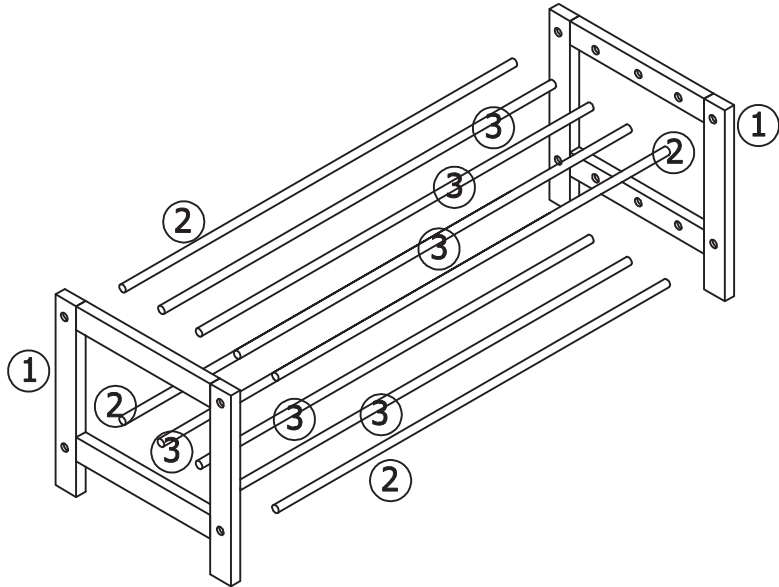

Padova Shoe Rack  
2 Tier Black

4291095

① x2  
340x320x18mm

② x4  
Ø12.7x758mm

③ x6  
Ø12.7x758mm

 <p>Ax8 Ø12x37mm</p>	 <p>Bx1</p>	 <p>Cx4 30x15mm</p>
---	--	--

1

2

3

4