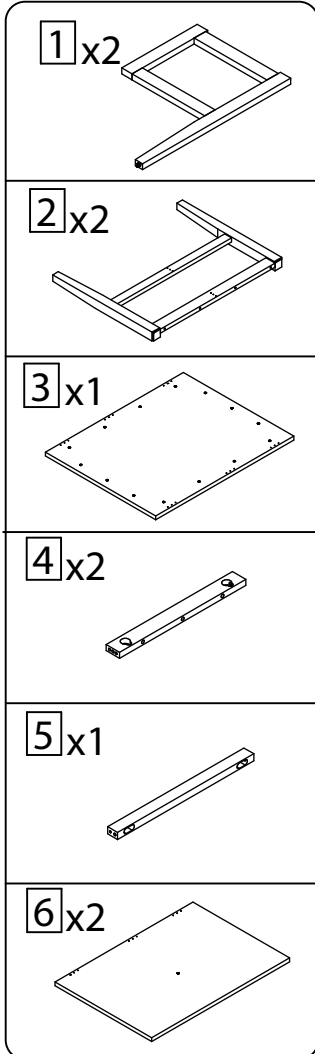

# BROCKTON FLAP TABLE

**ROWICO**

HOME

Note:  
Improper use, improper assembly and mishandling may lead to defects/ cracks appearing.

### PART LIST

### HARDWARE LIST

AX24  Ø3X12	FX14  M6X50	LX2  Ø6X16X14	RX1  N5
BX4  50X16	GX14  Ø6	MX4  Ø8X25X14	SX36  Ø3.5X15
CX4  M8X85	HX14  Ø6/Ø12	NX4  Ø8	TX6  76X24
DX2  M6X50	JX8  Ø10X40	PX4  M8X12	UX4  Ø35X3
EX1  N4	KX2  Ø8x30	QX1  12X90	VX2  M6X20