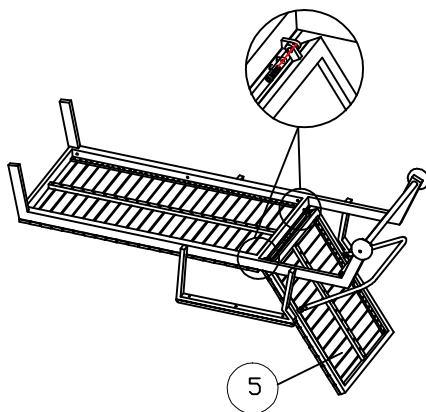

643976 Ilma aurinkosänky musta/ruskea

No.		Qty
1		2
2		1
3		1
4		1
5		1

No.		Qty
E	 M6*30	10
E1	 M8*80	2
F		10
G		2
H		2
I	 M4	1

step1

step2

step3

step4

**PLEASE KINDLY NOTE THAT AFTER ASSEMBLED, THEN TIGHTEN ALL THE SCREWS.
IF YOU FEEL IT'S HARD TO SCREW IN, PLEASE TAKE BACK A LITTLE, THEN TRY AGAIN!**