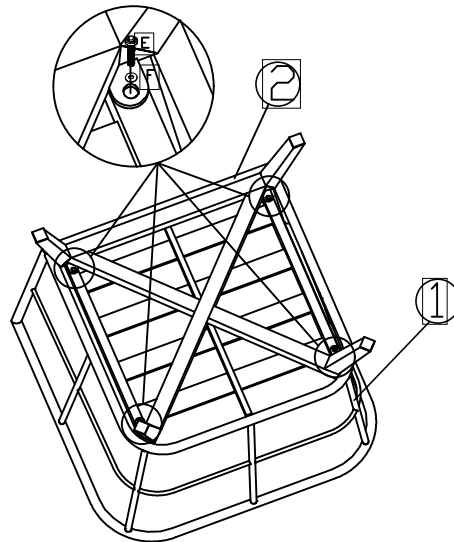

6414033 Loiste nojatuoli hiekka

| No. | | Qty |
|-----|---|-----|
| 1 |  | 1 |
| 2 |  | 1 |

| No. | | Qty |
|-----|---|-----|
| E |  M6*20 | 4 |
| F |  | 4 |
| G |  | 1 |

step1

step2

PLEASE KINDLY NOTE THAT AFTER ASSEMBLED, THEN TIGHTEN ALL THE SCREWS.
IF YOU FEEL IT'S HARD TO SCREW IN, PLEASE TAKE BACK A LITTLE, THEN TRY AGAIN!