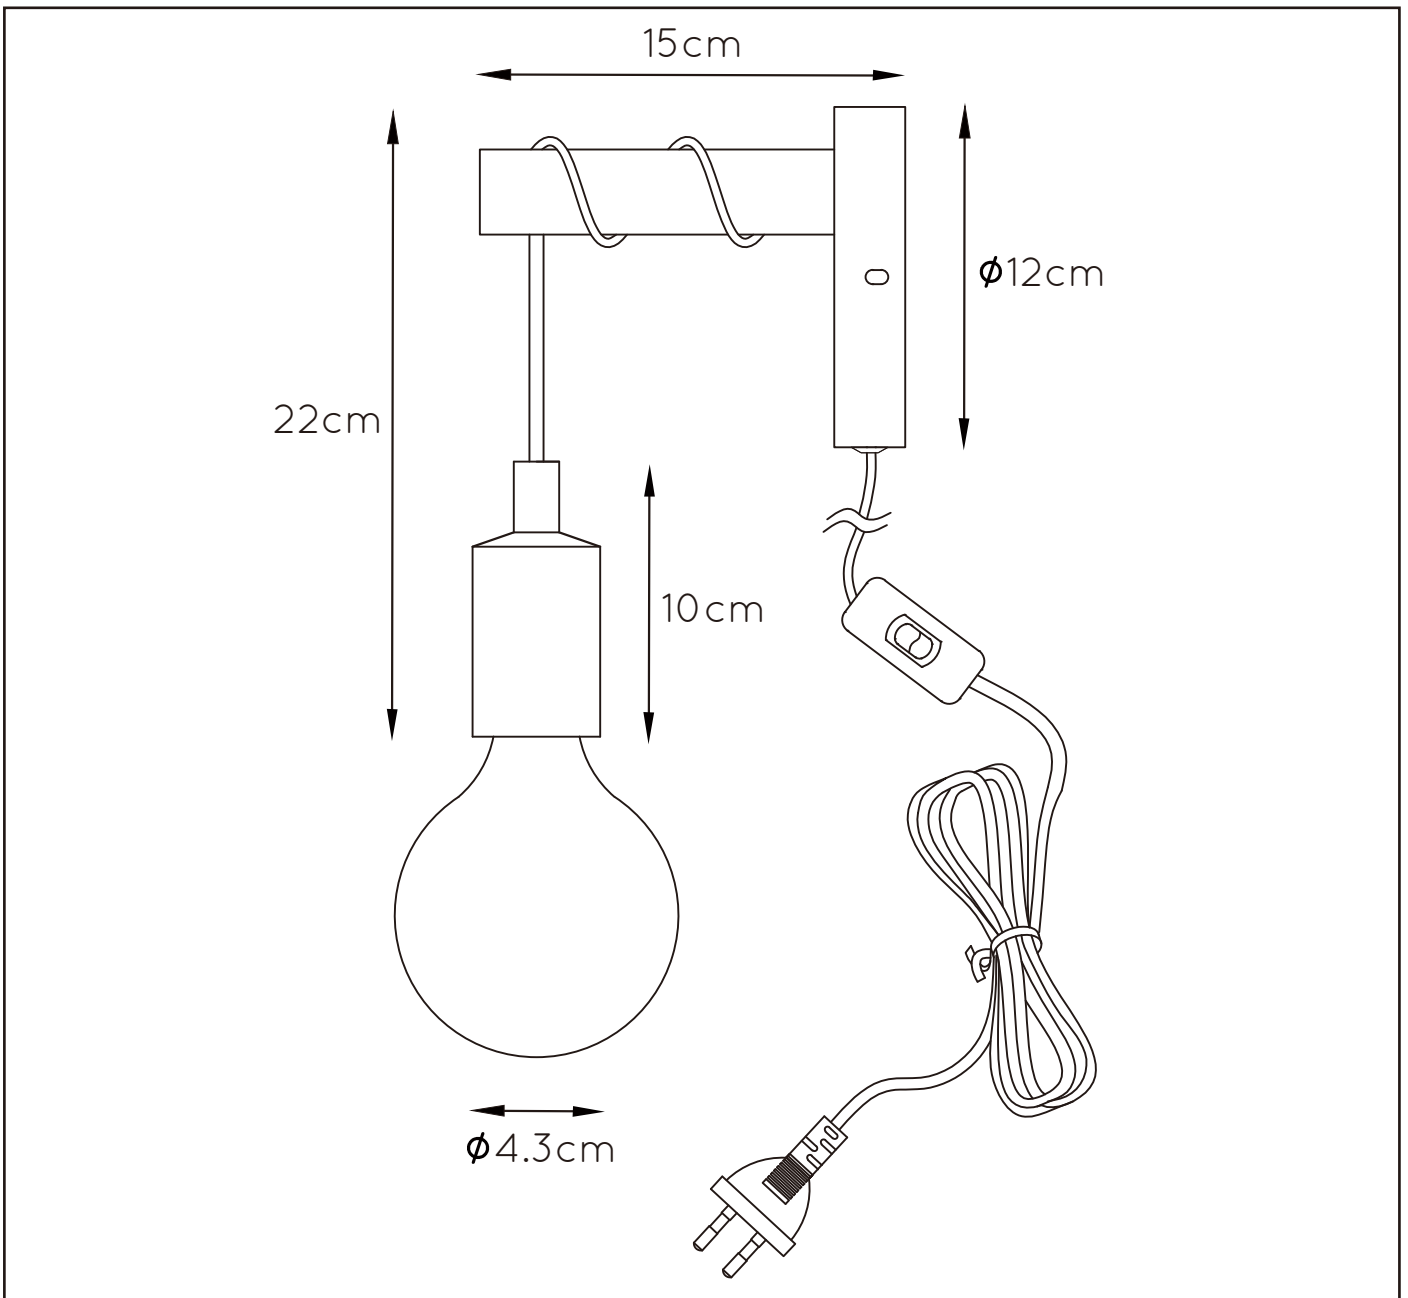

RECOMMENDED LUCIDE LIGHT SOURCE

49032/05/65

Light source dimmable : Yes

Light source incl. : No

General

Dimensions LxWxH : 15 cm x 12 cm x 22 cm
Height minimum : 22cm
Height maximum : 22cm
Dimensions shade LxWxH : -
Main material : Metal and Wood and Silicon
Ceiling rose material : Metal
Color : Wood+Blue & Wood+Pink
Style : Modern
Shape : Round
Weight : 0.35kg
Warranty : 2 years

Product specifications

Dimmable : NO
Light direction : Around (Diffuse)
Adjustable in height : No
Directional : Not Directional
Cable : Yes, Cable On Product
Cable length : 200 cm
Sensor : Without Sensor
Control : On/Off Switch In The Cord
IP-Class : 20
Electric class : 2
Light source including ? : No
Lamp socket : E27
Light source number : 1
Power requirements : 220-240V~50Hz
Bulb type & maximum wattage : E27- max.60W

For more specifications of this product please visit

www.lucide.com

POLA

Item number : 08227/01/35

EAN code : 5411212082930

Item number : 08227/01/66

EAN code : 5411212082947

LUCIDE

INSTALLATION DRAWING SPECIFICATIONS