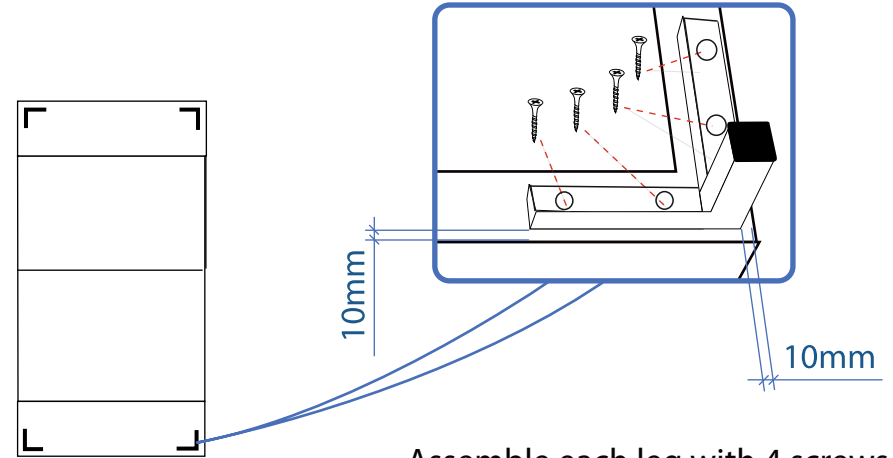

# Toronto 2 seater assembling instruction

# Toronto 2,5 seater assembling instruction

Assemble each leg with 4 screws.

or

4 x

4 x

4 x

27 $\phi$

Felt

4 x

16 x

M4x40

4 x

27 $\phi$

Felt