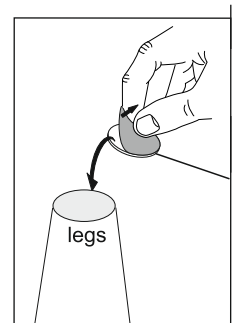

# Toronto 2,5 seater assembling instruction

Assemble each leg with 4 screws.

or

4 x

4 x

4 x

27 $\phi$

Felt