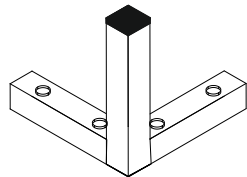

# Toronto 2,5 seater assembling instruction

Assemble each leg with 4 screws.

or

4 x

4 x

4 x

27 $\phi$

Felt

4 x

16 x

M4x40

4 x

27 $\phi$

Felt