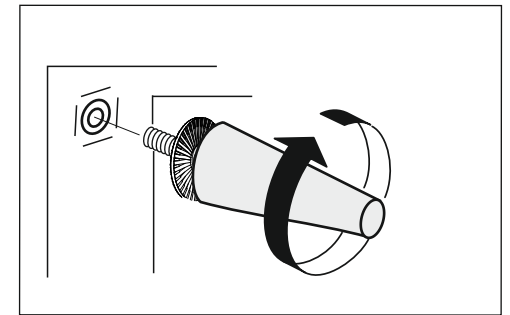

# Toronto 2 seater assembling instruction

# Toronto 2,5 seater assembling instruction

Assemble each leg with 4 screws.

or

4 x

4 x

4 x

27 $\phi$

Felt