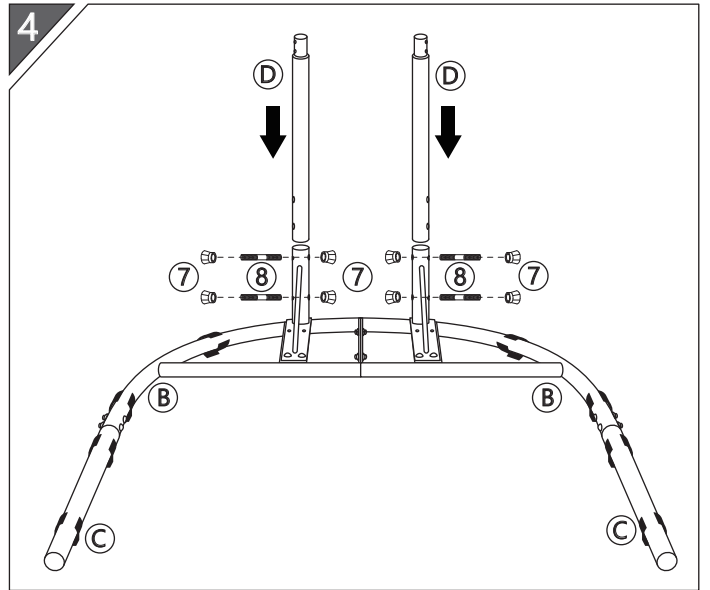

ASSEMBLY INSTRUCTIONS