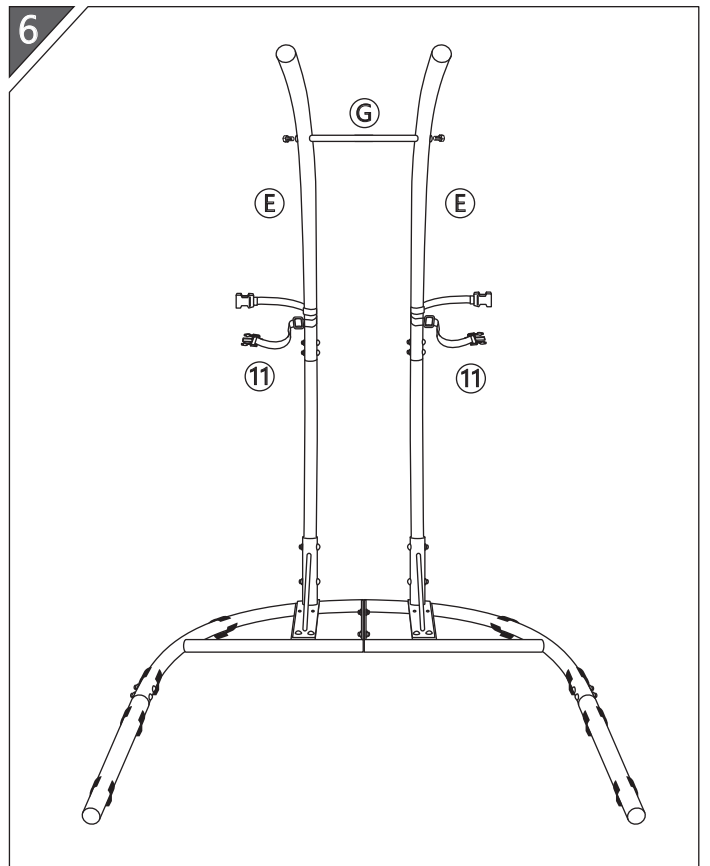

ASSEMBLY INSTRUCTIONS