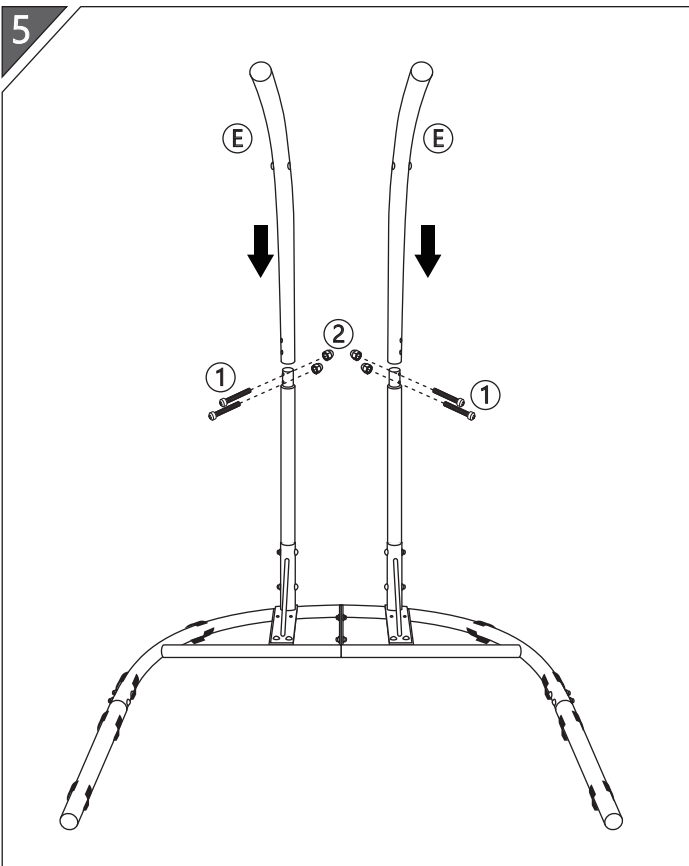

ASSEMBLY INSTRUCTIONS