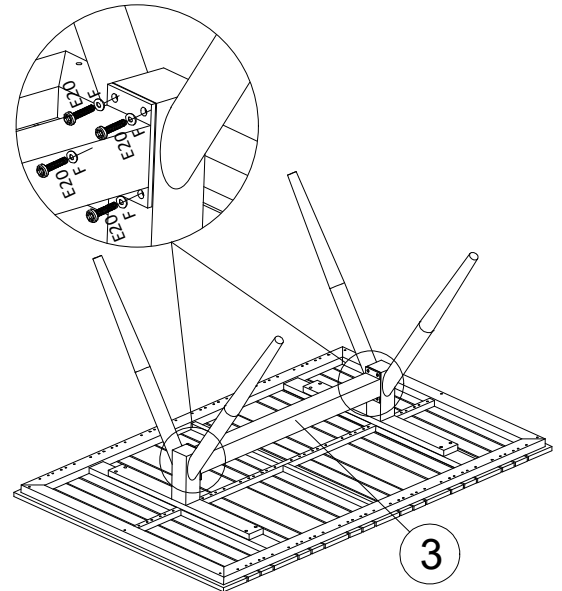

6465134 Vilja aintwood ruokapöytä 140x90 cm musta/ ruskea

No.		Qty
1		1
2		2
3		1

No.		Qty
E30	M6*30	8
E20	M6*20	8
F	M6	16
G	S4-M6	1

step1

step2

step3

PLEASE KINDLY NOTE THAT AFTER ASSEMBLED, THEN TIGHTEN ALL THE SCREWS!
IF YOU FEEL IT'S HARD TO SCREW IN, PLEASE TAKE BACK A LITTLE , THEN TRY AGAIN!