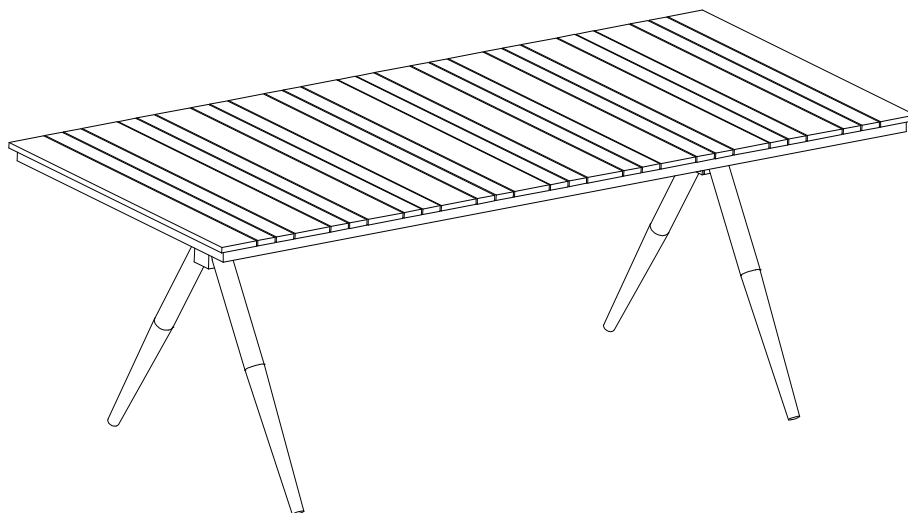

step3

PLEASE KINDLY NOTE THAT AFTER ASSEMBLED, THEN TIGHTEN ALL THE SCREWS!
IF YOU FEEL IT'S HARD TO SCREW IN, PLEASE TAKE BACK A LITTLE , THEN TRY AGAIN!